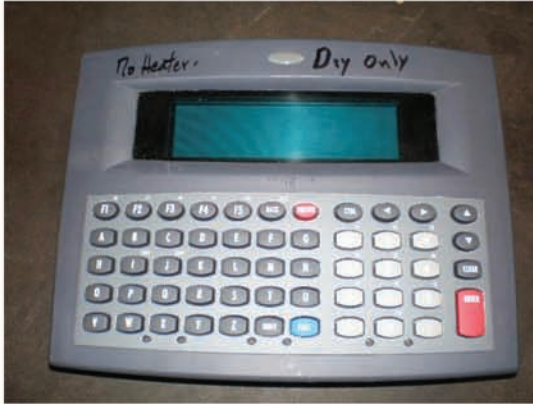

2 - Symbol LS3408-ER2005R Scanner Units
7 - Symbol LS3408-ER005R Scanner Units
3 - Monitors 6940V651US / A005B014

2 - Symbol MC9060-GJOJBEBOWW

3 - Dolphin 7200 / Item: 90051180KIT-NIB
1 - Dolphin 7200 / Used Handset
3 - Extra Batteries